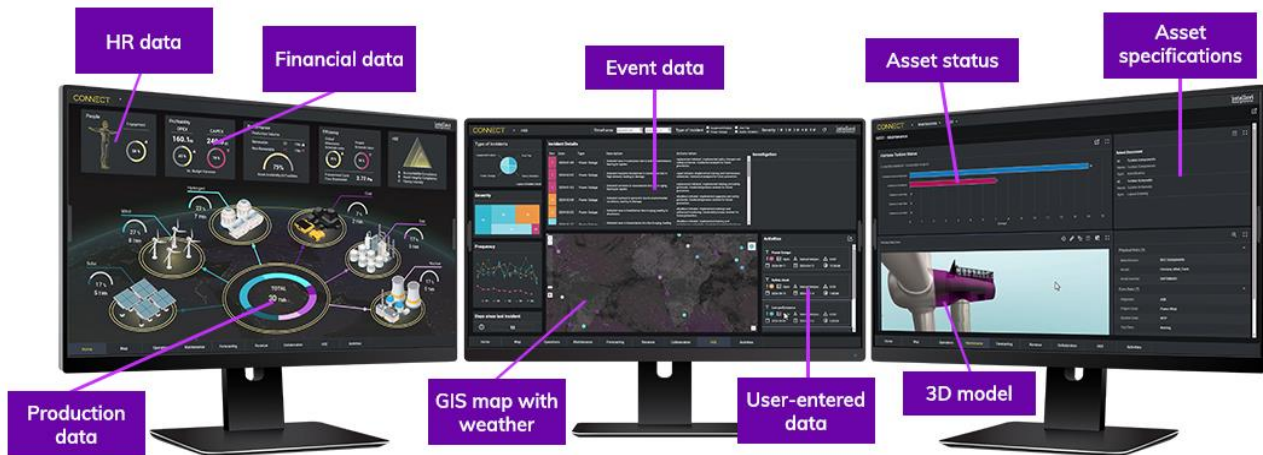

## Introduction

In today's fast-paced industrial environment, system uptime and reliability are crucial. The combination of Stratus ztcEdge and AVEVA Unified Operations Center (UOC) offers a robust solution for seamless operations with unparalleled redundancy. This brochure highlights the synergy between these technologies and the benefits they bring to your operations.

## What is AVEVA Unified Operation Center?

AVEVA UOC integrates multiple systems into a single, contextualized view, providing actionable insights for improved decision-making and operational efficiency. It connects data, systems and people across the enterprise.

## Unified Redundancy for Uninterrupted Operations

AVEVA UOC and Stratus ztcEdge ensure unmatched redundancy and continuous availability of critical data.

## Enterprise visualization with IT/OT/ET convergence

- ✓ Convergence of diverse data streams (data streams, video feeds, OT, IT, ET)
- ✓ Near real-time visibility for enterprise teams
- ✓ Holistic, data-driven perspective
- ✓ Correlation of weather impacts on power generation
- ✓ Asset optimization between facilities
- ✓ Load-balancing production amid variable supply chains
- ✓ Integration of process metrics, maintenance analytics, engineering documentation, and financial performance
- ✓ 360-degree view of organizational data
- ✓ Replacement of siloed data with contextually aligned information