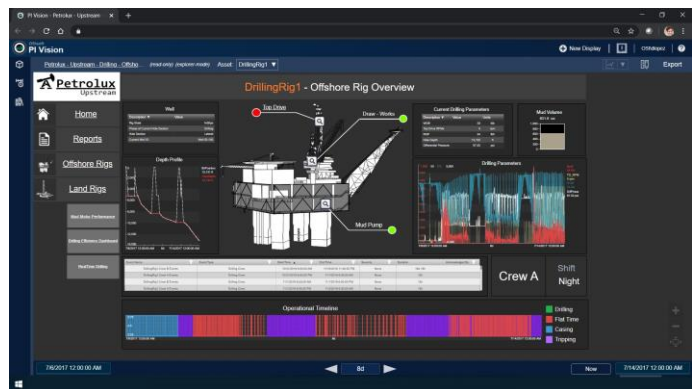

Benefits of AVEVA PI Vision

- ✓ Easy to use
- ✓ Self-service
- ✓ Scalable

Trusted by essential industries for over 40 years

 Oil & Gas	 Manufacturing	 Utilities
 Pharma & Life Sciences	 Chemicals	 Mining & Metals

Transform Your Operations Today!

Our team of experts is ready to help you integrate Stratus ztcEdge with Aveva PI System. Contact us to discover how this combination can enhance your industrial operations.

+603-7832 4288

iam.info@iamgroup.com.my

Copyright 2024 IAM-Wonderware Sdn. Bhd. All rights reserved. IAM and the IAM logo are a trademark or registered trademark of IAM. All product names mentioned are belong to IAM.